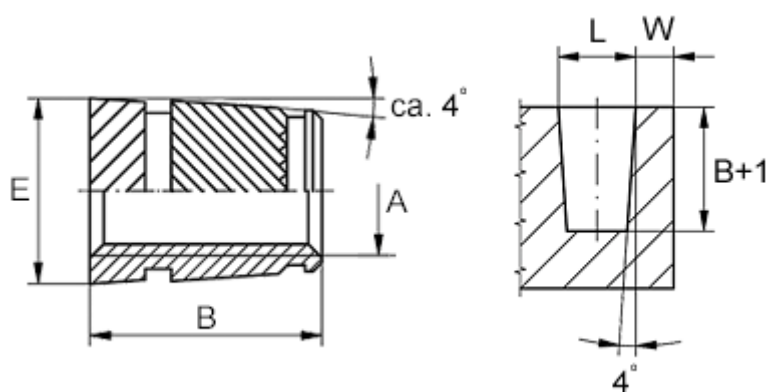

Article number: 12854100060800
Description: KLEE-coil 854 100 060.800
M6 brass

Measures

Female thread A	= M6
Length B	= 9.0
Min distance to edge W	= 2.5
Outer diameter E	= 8.8
Recommended bore diameter $W + 0.1$	= 8.5